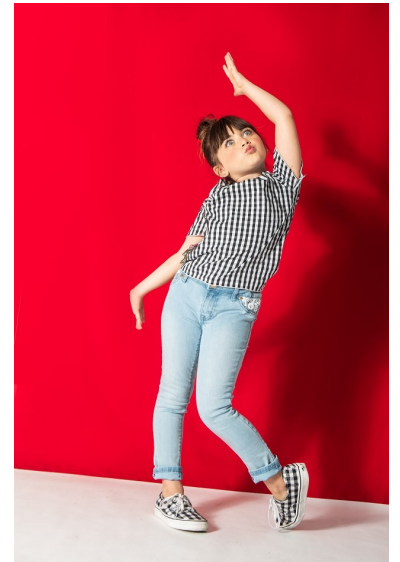

MELODY W

Height 4'1" Shoe 3.5 US (kids) Size 7 Hair Brown Eyes Blue Age 9